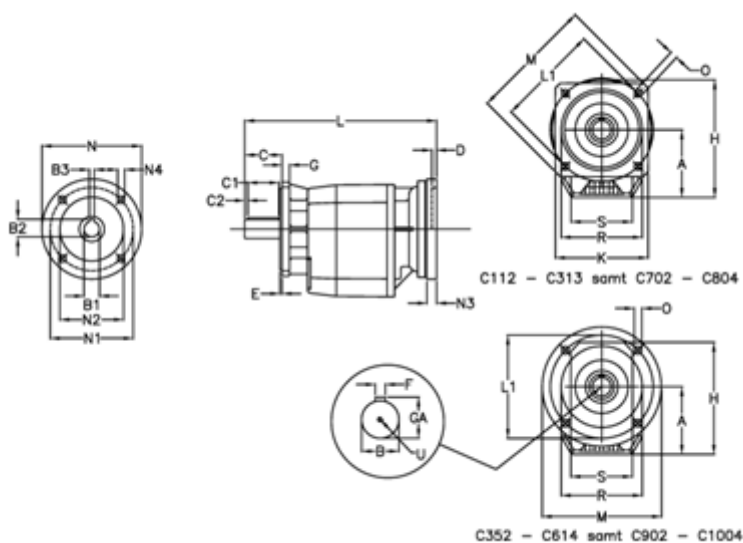

Article number: 40600701412450

Description: Helical gearbox
C702F-14,1-P132B5

Measures

A = 208.0	D = 5.0	L1 = 300	R = 262
B = 60	E = 5	M = 350	S = 250
B1 = 38	F = 18	N = 300	U = M20x42
B2 = 41.3	G = 17	N1 = 265	
B3 = 10	GA = 64.0	N2 = 230	
C = 120	H = 358.0	N3 = 16	
C1 = 90	K = 300	N4 = 14	
C2 = 15	L = 519.5	O = 18.0	